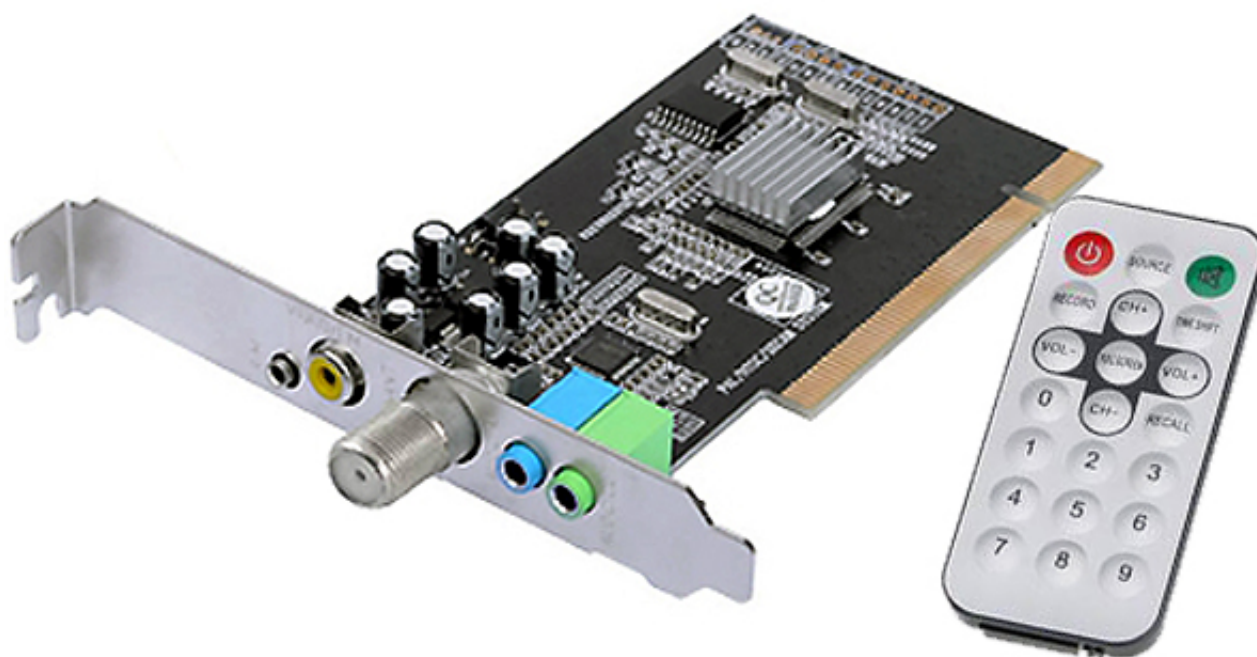

DOWNLOAD

[WinFast Announces TV Tuner Special Editions For Windows](#)

[WinFast Announces TV Tuner Special Editions For Windows](#)

DOWNLOAD

The TV tuner ships with a special remote control that fully supports Windows Media Center capabilities. Inside the package, you will also find Leadtek Research just announced the launch of a new all-in-one TV tuner that is aimed at offering a special digital TV experience and turn a normal ... Apart from this software application, the new TV tuner from Leadtek also comes bundled with ... Pillars of Eternity II: Deadfire Review Ultimate Edition (PS4).. Certification overview · Special offers · MCSE Cloud Platform and Infrastructure ... My issue is when I scan for channels using the PVR2 application that came with ... This time I got an updated driver for the TV tuner card as part of the ... I received an email from Leadtek saying that they haven't announced a ...