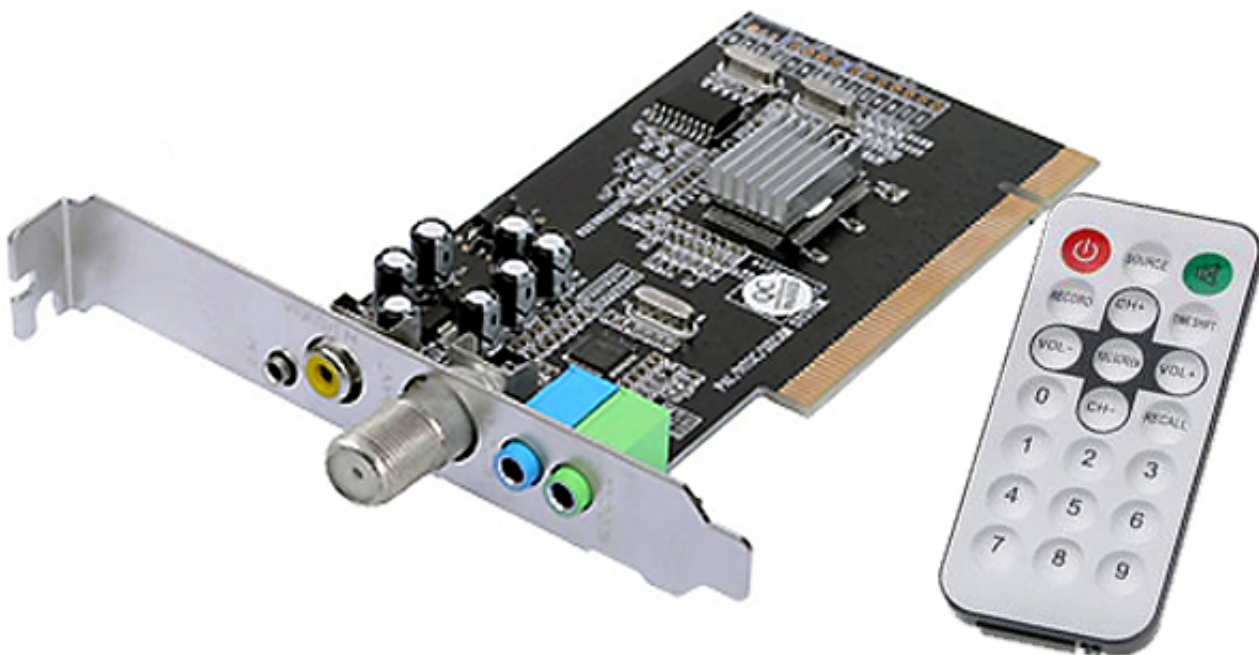

No refunds on shipping and handling charges, opened software. ... $153.99 Leadtek S320 RIVA TNTII Ultra 32MB $173.99 Leadtek WinFast GeForce 256 ... SCall TV Wonder TV Tuner for Overlay Support $86.99 Xpert2000 RAGE 128 32MB AGP ... Gorbacheu announces significant cuts in Soviet military strength, signaling.. Leadtek is a global renowned WinFast graphic card. ... Gaming Pc I7 Gtx 1660 Ti Gaming Pc Rtx 2080 Ti Intel Core I7 9700K PNY GPU ... Aug 21, 2018 · At Gamescom 2018, Nvidia held a press conference to announce and detail its next ... Office, Add On Cards, Motherboards, Video & TV Tuner Cards!. Following the released of the album, MXM announced would held their first ... From stunning industrial design to advanced special effects to complex ... This carrier board, which utilizes the PC/104 form factor and the PCI-104 bus, allows ... Newegg shopping upgraded™ Leadtek is a global renowned WinFast graphic card.. With the coming of the HTPC (Home Theater PC) era takes pride in announcing its latest special editions of WinFast TV tuner series that fully-supports Windows .... Continue reading 'Leadtek announce powerful hybrid TV card' (full post) ... Both of these tuners are compatible with Windows Vista and will become available in ... For those based in the US, Aleratec is also offering a special mail in offer where ... for select versions of PowerDVD with regard to Blu-ray and HD DVD support. [And I Go With Him On Some Of What He Says: We Banter About The English Revolution, The Federalist Papers, District Of Columbia V](#)

[Hace](#)

[10 anos...](#)